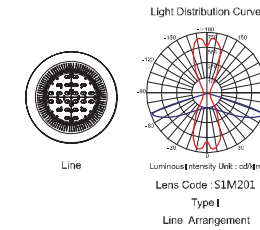

IP 65    

Item No.	System Power (W)	Lumen Output 4000K (lm)	CCT	Driver Efficiency	Dimension(mm)
PL1A1012	12	1100	4000±300K	>88%	Φ452×H550
PL1A1024	24	2200	4000±300K	>88%	Φ452×H550
PL1A1036	36	3300	4000±300K	>88%	Φ452×H550
PL1A1048	48	4400	4000±300K	>88%	Φ452×H550
PL1A1060	60	5500	4000±300K	>88%	Φ452×H550

PL1F Garden Light

- European classical style , dress-hat shape design.
- Symmetrical light distribution with high uniformity.
- Optional solar-powered driver to achieve energy saving.

IP 65

Item No.	System Power (W)	Lumen Output 4000K (lm)	Light Color	Driver Efficiency	Dimension(mm)
PL1F1012	12	1100	4000±300K	>88%	Φ500×H300
PL1F1024	24	2200	4000±300K	>88%	Φ500×H300
PL1F1036	36	3300	4000±300K	>88%	Φ500×H300
PL1F1048	48	4400	4000±300K	>88%	Φ500×H300
PL1F1060	60	5500	4000±300K	>88%	Φ500×H300