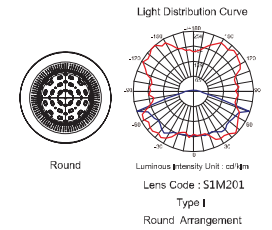

IP 65    

Item No.	System Power (W)	Lumen Output 4000K (lm)	CCT	Driver Efficiency	Dimension(mm)
PL1A1012	12	1100	4000±300K	>88%	Φ452×H550
PL1A1024	24	2200	4000±300K	>88%	Φ452×H550
PL1A1036	36	3300	4000±300K	>88%	Φ452×H550
PL1A1048	48	4400	4000±300K	>88%	Φ452×H550
PL1A1060	60	5500	4000±300K	>88%	Φ452×H550

Ordering Information

	PL1A	1036	S1	45	A22	BK	1	0
		1		2	3	4		
1 System Power		1012: 12W 1024: 24W		1036: 36W 1048: 48W			1060: 60W	
2 Color Temp		30: 3000±300K		40: 4000±300K		45: 4500±300K		50: 5000±300K
3 Input Voltage		A22: AC 220-240V				V27: AC 120-277V		
4 Housing Color		BK: Black		MB: Matt Black		WH: White		SG: Silver Grey

PL1F Garden Light

- European classical style , dress-hat shape design.
- Symmetrical light distribution with high uniformity.
- Optional solar-powered driver to achieve energy saving.

IP 65

Item No.	System Power (W)	Lumen Output 4000K (lm)	Light Color	Driver Efficiency	Dimension(mm)
PL1F1012	12	1100	4000±300K	>88%	Φ500×H300
PL1F1024	24	2200	4000±300K	>88%	Φ500×H300
PL1F1036	36	3300	4000±300K	>88%	Φ500×H300
PL1F1048	48	4400	4000±300K	>88%	Φ500×H300
PL1F1060	60	5500	4000±300K	>88%	Φ500×H300