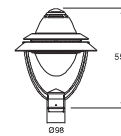

Garden Light

PL1A Garden Light

- Olive-shape design increasing vivid atmospheres in parks.
- High uniformity. Create safe atmospheres in the park.
- Solar power available to achieve secondary energy saving.
- Long lifetime design, environment-friendly.

IP 65    

Item No.	System Power (W)	Lumen Output 4000K (lm)	CCT	Driver Efficiency	Dimension(mm)
PL1A1012	12	1100	4000±300K	>88%	Φ452×H550
PL1A1024	24	2200	4000±300K	>88%	Φ452×H550
PL1A1036	36	3300	4000±300K	>88%	Φ452×H550
PL1A1048	48	4400	4000±300K	>88%	Φ452×H550
PL1A1060	60	5500	4000±300K	>88%	Φ452×H550

PL1F Garden Light

- European classical style , dress-hat shape design.
- Symmetrical light distribution with high uniformity.
- Optional solar-powered driver to achieve energy saving.

IP 65

Item No.	System Power (W)	Lumen Output 4000K (lm)	Light Color	Driver Efficiency	Dimension(mm)
PL1F1012	12	1100	4000±300K	>88%	Φ500×H300
PL1F1024	24	2200	4000±300K	>88%	Φ500×H300
PL1F1036	36	3300	4000±300K	>88%	Φ500×H300
PL1F1048	48	4400	4000±300K	>88%	Φ500×H300
PL1F1060	60	5500	4000±300K	>88%	Φ500×H300