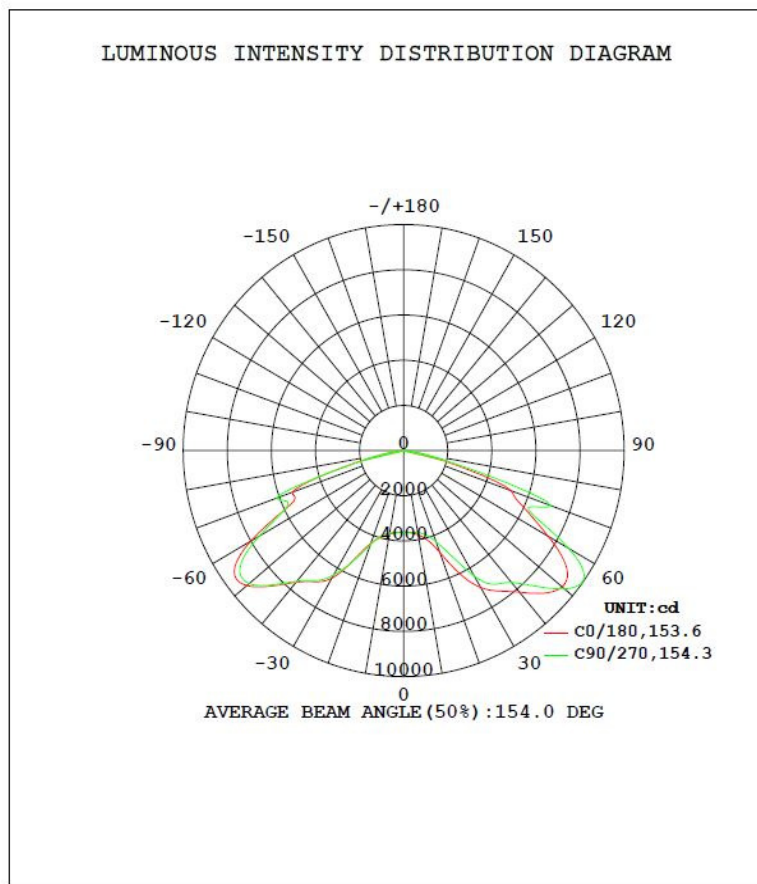

300W LED SHOEBOX LIGHT

■ Technical Parameters

Type	WSD-SB30W27-XXK-Z-TN-U-Y		
Power	300W	Lighting Angle	Type II, Type III, Type Vs
Input Voltage	AC120-277V/480V	LED Brightness Decay	<5%/6000 hrs
PF	>0.95	Working Life	>50000 hrs
Driver Efficiency	>90%	Working Temperature	-30 - +45°C
Luminous Flux	33600Lm	Storage Temperature	-40 -+80°C
Color Temperature	3000K/4000K/5000K/5700K	Protection Level	Wet Location/IP65
CRI	Ra>80	Cable	3 core, 18AWG

■ Photometry and Type Vs: