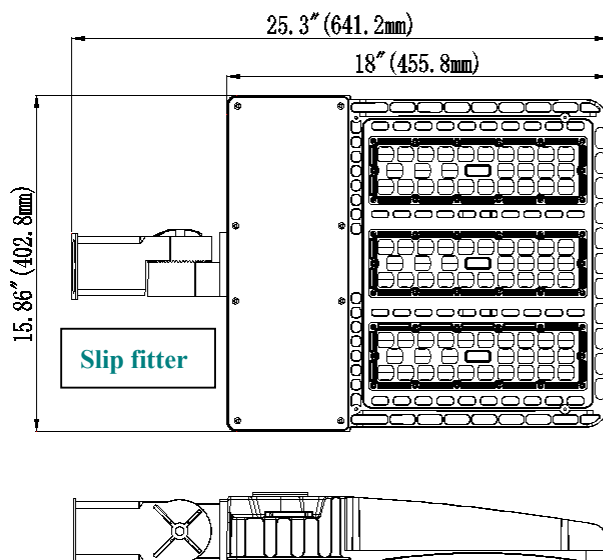

Unit: inch (mm)

300W LED SHOEBOX LIGHT

■ Technical Parameters

Type	WSD-SB30W27-XXK-Z-TN-U-Y		
Power	300W	Lighting Angle	Type II, Type III, Type Vs
Input Voltage	AC120-277V/480V	LED Brightness Decay	<5%/6000 hrs
PF	>0.95	Working Life	>50000 hrs
Driver Efficiency	>90%	Working Temperature	-30 - +45°C
Luminous Flux	33600Lm	Storage Temperature	-40 -+80°C
Color Temperature	3000K/4000K/5000K/5700K	Protection Level	Wet Location/IP65
CRI	Ra>80	Cable	3 core, 18AWG