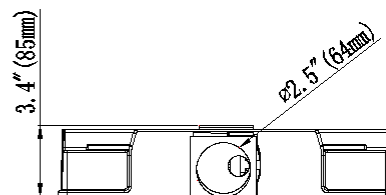

Unit: inch (mm)

300W LED SHOEBOX LIGHT

■ Technical Parameters

Type	WSD-SB30W27-XXK-Z-TN-U-Y		
Power	300W	Lighting Angle	Type II, Type III, Type Vs
Input Voltage	AC120-277V/480V	LED Brightness Decay	<5%/6000 hrs
PF	>0.95	Working Life	>50000 hrs
Driver Efficiency	>90%	Working Temperature	-30 - +45°C
Luminous Flux	33600Lm	Storage Temperature	-40 -+80°C
Color Temperature	3000K/4000K/5000K/5700K	Protection Level	Wet Location/IP65
CRI	Ra>80	Cable	3 core, 18AWG