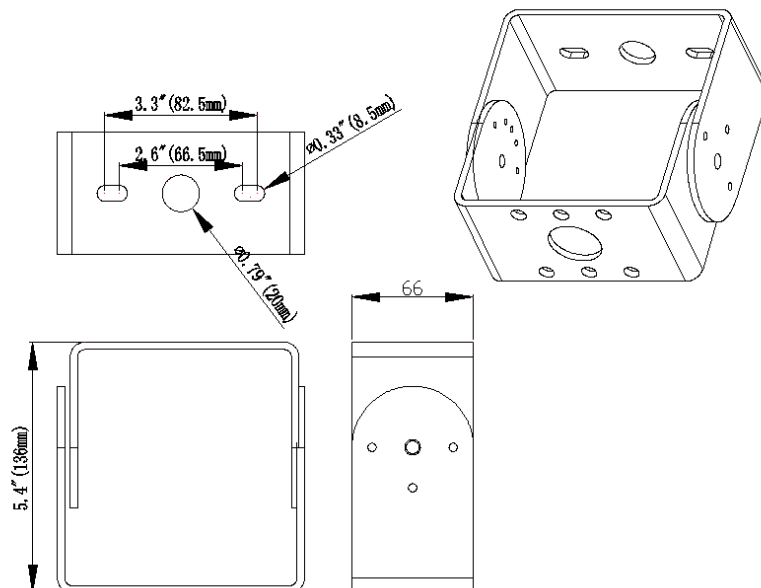

Unit: inch (mm)

300W LED SHOEBOX LIGHT

■ Technical Parameters

Type	WSD-SB30W27-XXK-Z-TN-U-Y		
Power	300W	Lighting Angle	Type II, Type III, Type Vs
Input Voltage	AC120-277V/480V	LED Brightness Decay	<5%/6000 hrs
PF	>0.95	Working Life	>50000 hrs
Driver Efficiency	>90%	Working Temperature	-30 - +45°C
Luminous Flux	33600Lm	Storage Temperature	-40 -+80°C
Color Temperature	3000K/4000K/5000K/5700K	Protection Level	Wet Location/IP65
CRI	Ra>80	Cable	3 core, 18AWG

■ Photometry and Type Vs:

300W LED SHOEBOX LIGHT

■ Accessory Option:

Arm

Trunnion

300W LED SHOEBOX LIGHT

● ORDERING INFORMATION:

EXAMPLE: WSD-SB 30W 27-50K-D-T3-S-P