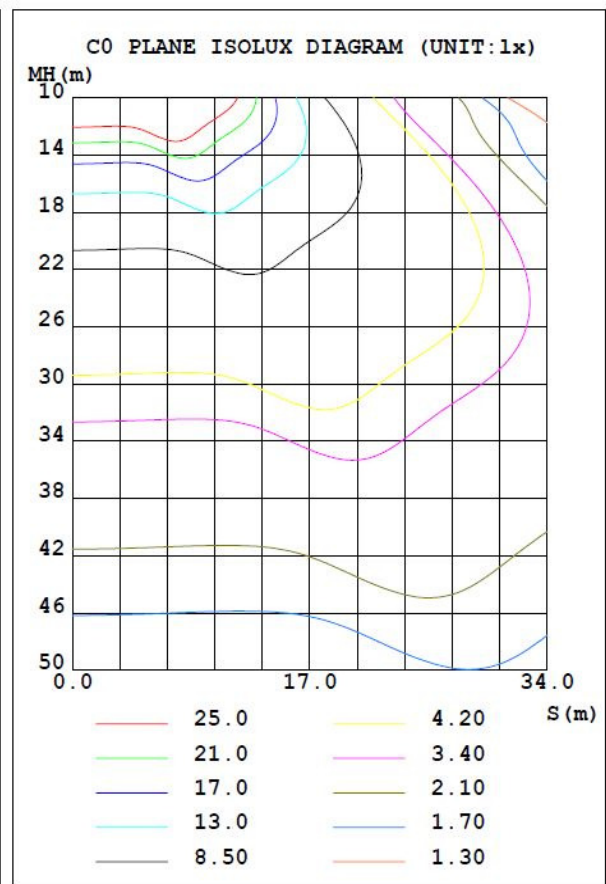

300W LED SHOEBOX LIGHT

■ Technical Parameters

Type	WSD-SB30W27-XXK-Z-TN-U-Y		
Power	300W	Lighting Angle	Type II, Type III, Type Vs
Input Voltage	AC120-277V/480V	LED Brightness Decay	<5%/6000 hrs
PF	>0.95	Working Life	>50000 hrs
Driver Efficiency	>90%	Working Temperature	-30 - +45°C
Luminous Flux	33600Lm	Storage Temperature	-40 -+80°C
Color Temperature	3000K/4000K/5000K/5700K	Protection Level	Wet Location/IP65
CRI	Ra>80	Cable	3 core, 18AWG

■ Photometry and Type Vs: