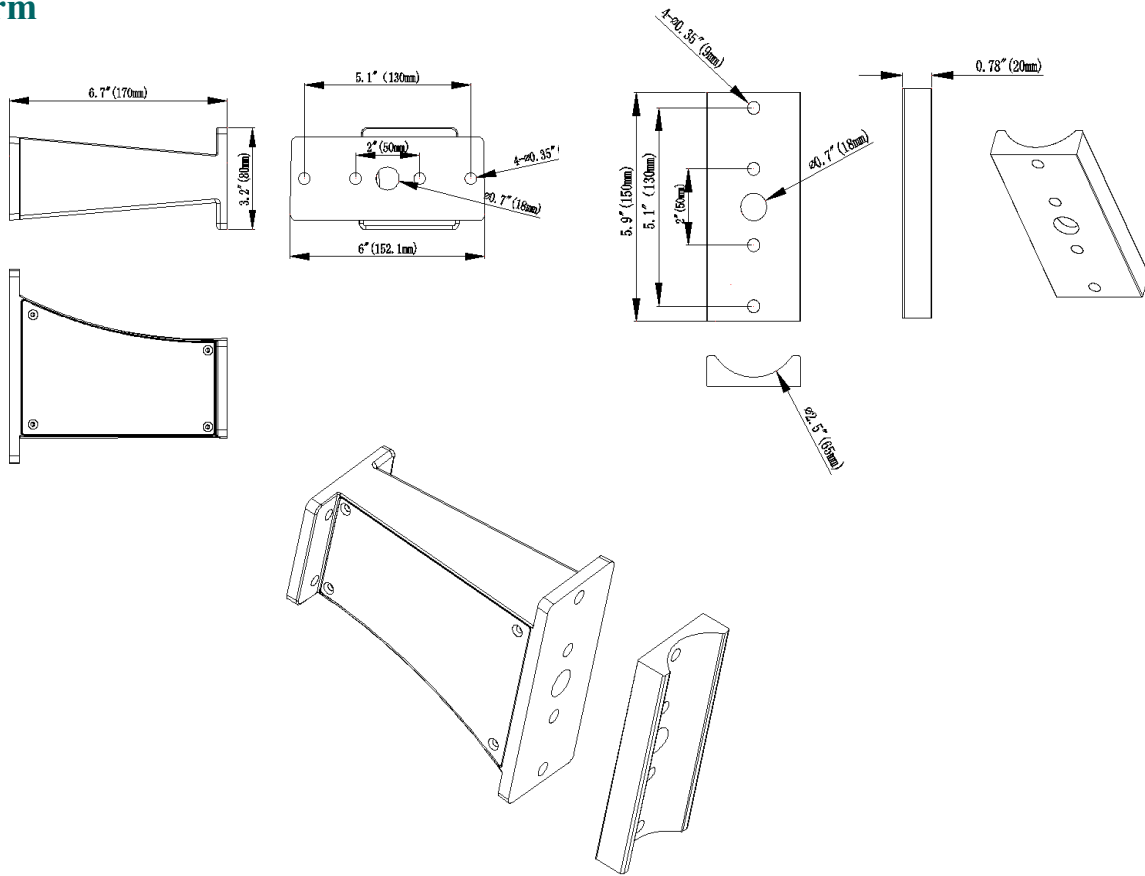

Unit: inch (mm)

300W LED SHOEBOX LIGHT

■ Technical Parameters

Type	WSD-SB30W27-XXK-Z-TN-U-Y		
Power	300W	Lighting Angle	Type II, Type III, Type Vs
Input Voltage	AC120-277V/480V	LED Brightness Decay	<5%/6000 hrs
PF	>0.95	Working Life	>50000 hrs
Driver Efficiency	>90%	Working Temperature	-30 - +45°C
Luminous Flux	33600Lm	Storage Temperature	-40 -+80°C
Color Temperature	3000K/4000K/5000K/5700K	Protection Level	Wet Location/IP65
CRI	Ra>80	Cable	3 core, 18AWG

■ Photometry and Type Vs:

300W LED SHOEBOX LIGHT

■ Accessory Option:

Arm

Trunnion

300W LED SHOEBOX LIGHT

● ORDERING INFORMATION:

EXAMPLE: WSD-SB 30W 27-50K-D-T3-S-P