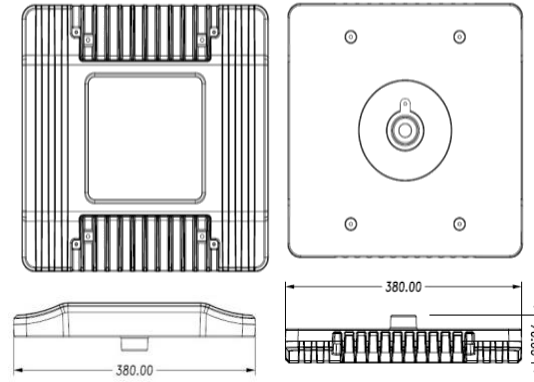

## LED Gas Station Canopy Light

STOCK CODE: RL-CNP-130W

## Specifications(UL listed)

Part Number:	RL-CNP-130W	Brand:	RISELITE/RNB/R&B/OEM/ODM
Color Finish:	White	Bulb Shape:	LED Gas Station Canopy Light
Watt:	130W	Rated Voltage/Frequency	100-277Vac,50/60Hz
Input Wattage:	129.4W	Input Current:	1.086A
Power Factor:	0.9927	Color rendering index/CRI	72.3
Initial Lumen Efficacy:	83.87lm/W	CCT:	5992K
Total Initial Lumen Output:	10853lm	THD%	10.6
Lamp Dimension:	14.96in*14.96in	Bulb Type:	LED
Dimmable:	No	Beam Angle:	99.6 degrees
Color Temperature:	4000K/6000K	Color:	Natural White/Cool White
Open Hole Size:	7.8in*7.8in	Height:	2.36in(60mm)
Incandescent Equal:	400W	Life Hours:	50,000
LM79	Yes	Power Factor:	≥95%
Lighting facts:	Yes	UL&CUL Warranty:	3 years
UL & cUL:	Yes	DLC Warranty:	5 years
DLC	Yes	Weight:	6.5 KG
CE RoHS:	Yes	Case Quantity:	45*45*15cm/set