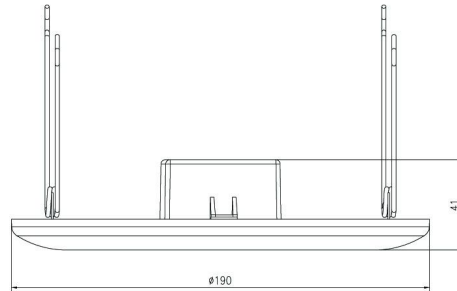

LED DOWN LIGHT (Dimmable)

D256

Size : Φ 190x41mm(7.48x1.61")

Characteristics

Item Number	D256
Description	5"/6" LED Slim down light
Voltage	120V AC
Power	15W
Dimmable	Yes
LED Type	SMD
CRI	>80/90
Lumens	1050 lms
Color	27/30/40/50k
Life time	50,000 hours
Certificate	ETL,Energy Star,FCC,Lighting Facts,LM79,LM80