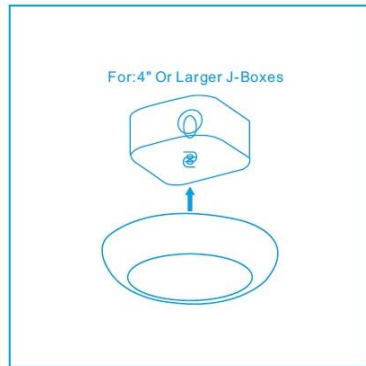

Easy to Install in 2 ways: